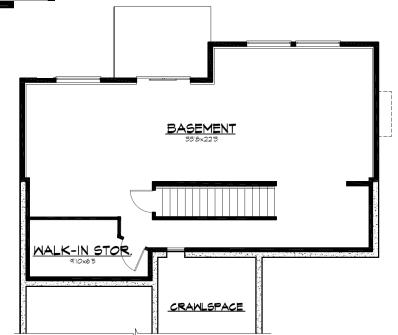

THE WESTPORT at The Ridge

Elevation A

Elevation B

3504 Sq. Ft.

- 4 bedrooms
- 2.75 bath
- Oversized Great room
- Large kitchen with dining
- Upstairs tech center
- Finished basement w/ extra storage

Plans and specifications subject to change at any time. March 2010