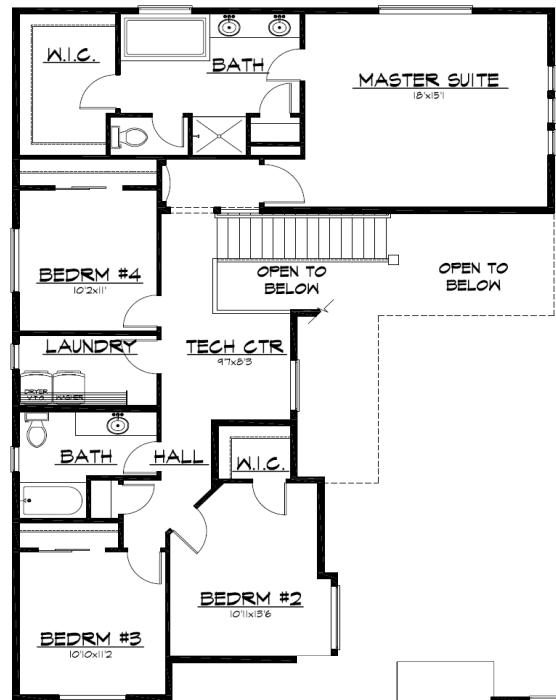

THE WESTPORT at The Ridge

Elevation A

Elevation B

3504 Sq. Ft.

- 4 bedrooms
- 2.75 bath
- Oversized Great room
- Large kitchen with dining
- Upstairs tech center
- Finished basement w/ extra storage

Plans and specifications subject to change at any time. March 2010

THE RIDGE AT
BEAUMONT