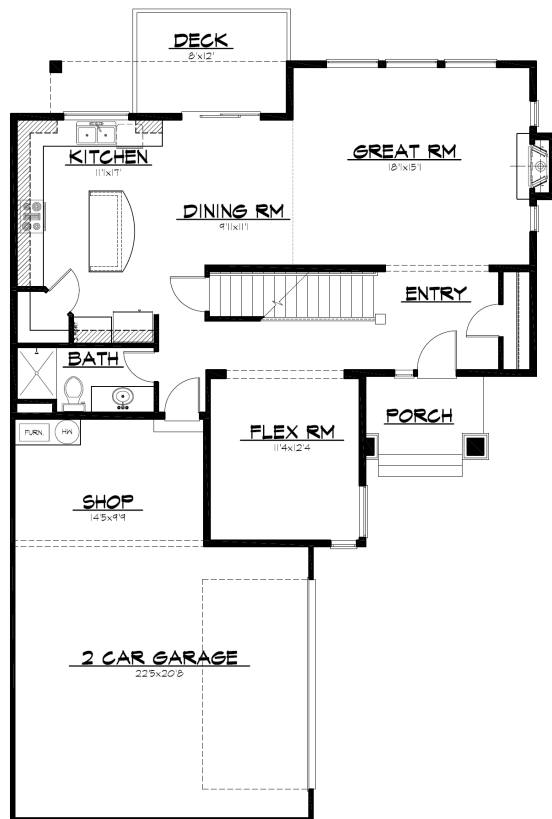

THE WESTPORT at The Ridge

Elevation A

Elevation B

3504 Sq. Ft.

- 4 bedrooms
- 2.75 bath
- Oversized Great room
- Large kitchen with dining
- Upstairs tech center
- Finished basement w/ extra storage

Plans and specifications subject to change at any time. March 2010

THE RIDGE AT
BEAUMONT