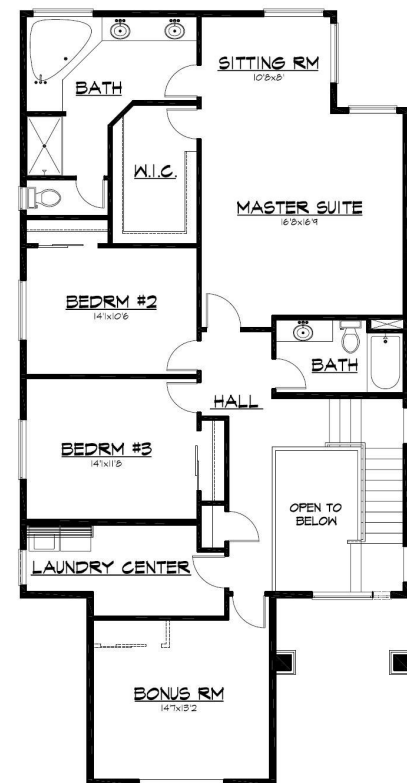

THE RICHMOND at The Ridge

Elevation A

Elevation B

2890 Sq. Ft.

- 3 bedrooms
- 2.5 bath
- Family room
- Living room
- Large kitchen with breakfast nook
- Upstairs oversized laundry room

THE RIDGE AT
BEAUMONT