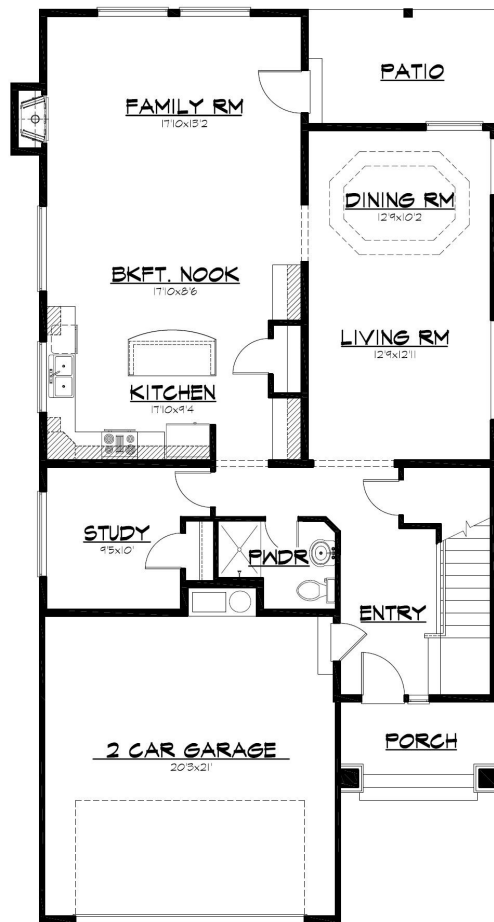

THE RICHMOND at The Ridge

Elevation A

Elevation B

2890 Sq. Ft.

- 3 bedrooms
- 2.5 bath
- Family room
- Living room
- Large kitchen with breakfast nook
- Upstairs oversized laundry room

THE RIDGE AT
BEAUMONT