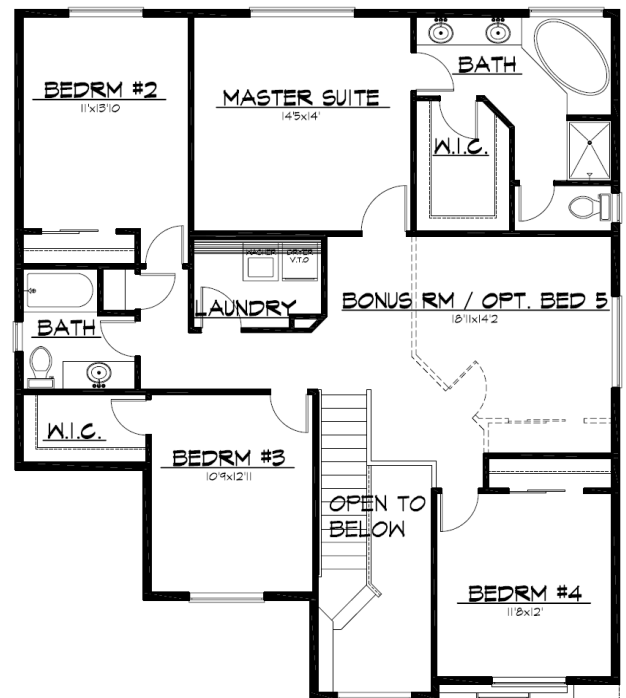

# THE GLENBROOK at The Ridge

Elevation A

Elevation B

2775 Sq. Ft.

- 4 bedrooms (optional 5th bedroom)
- 2.5 bath
- Family room
- Living room
- Large kitchen with breakfast nook
- Upstairs oversized laundry room

Plans and specifications subject to change at any time. Dec. 08

THE RIDGE AT  
**Beaumont**