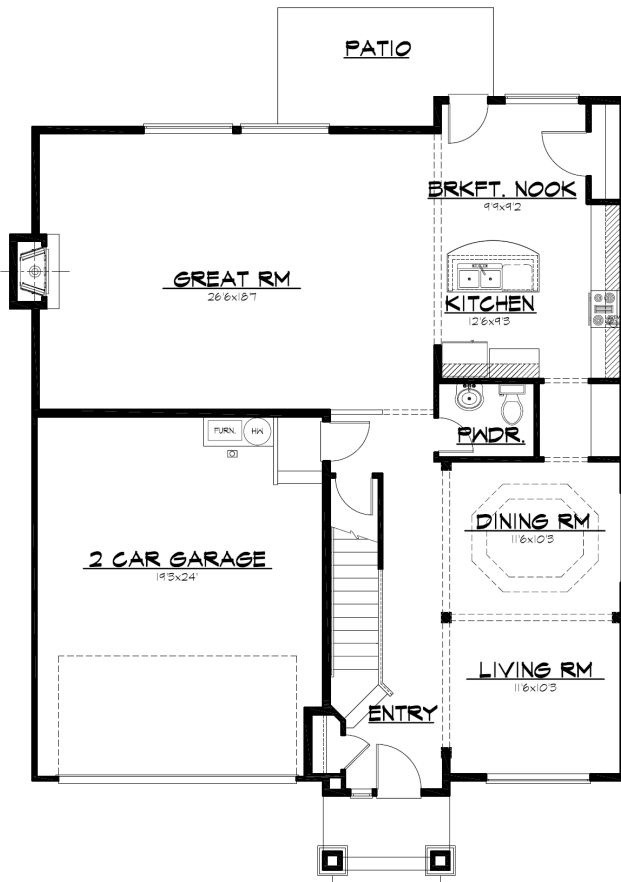

# THE GLENBROOK at The Ridge

Elevation A

Elevation B

2775 Sq. Ft.

- 4 bedrooms (optional 5th bedroom)
- 2.5 bath
- Family room
- Living room
- Large kitchen with breakfast nook
- Upstairs oversized laundry room

Plans and specifications subject to change at any time. Dec. 08

THE RIDGE AT  
**Beaumont**