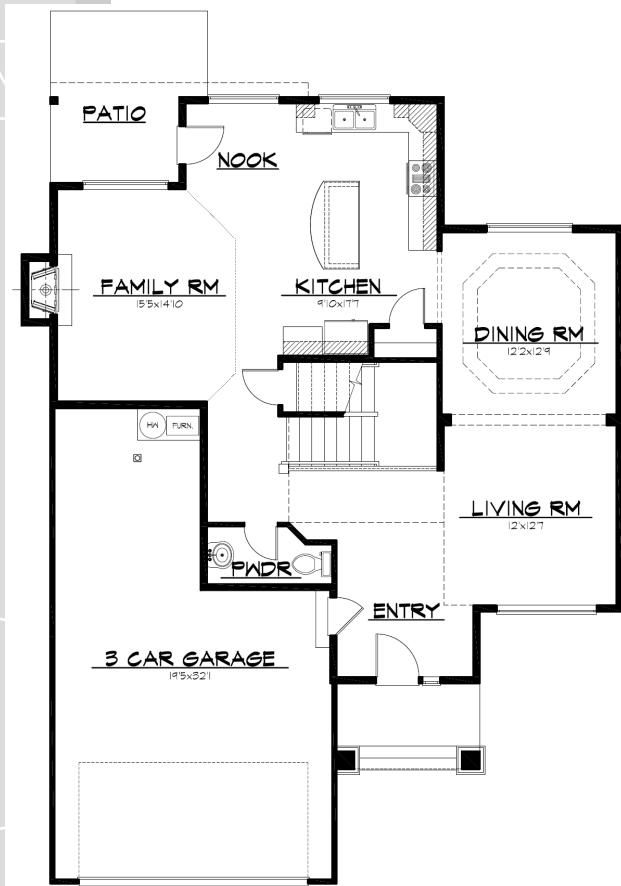

Elevation A

Elevation B

The Edgewood

2780 Sq. Ft.

*4 bedrooms (with an optional 5th bedroom)

*2.5 bath

*Family room

*Living room

*Large kitchen with breakfast nook

*Upstairs laundry room/Craft Center

Plans and specifications subject to change at any time. Revised Dec. 09

Belmark
Homes

www.belmarkhomes.com