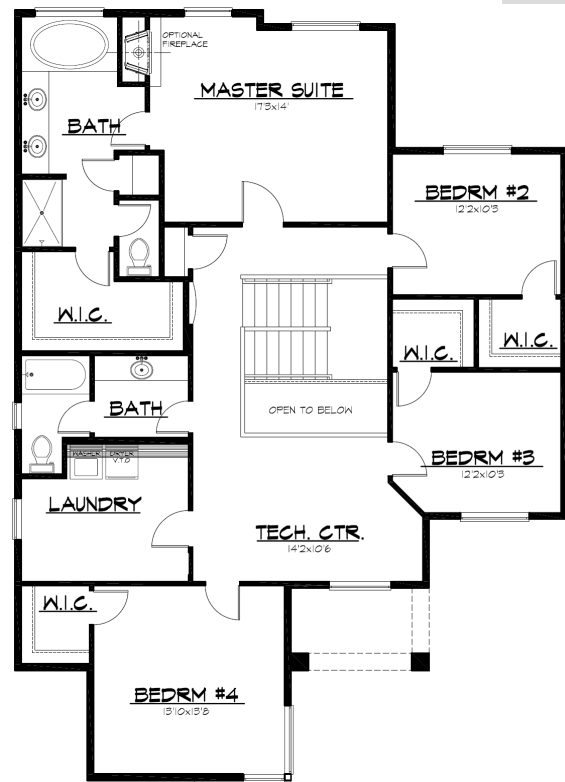

Elevation A

Elevation B

The Edgewood

2780 Sq. Ft.

*4 bedrooms (with an optional 5th bedroom)

*2.5 bath

*Family room

*Living room

*Large kitchen with breakfast nook

*Upstairs laundry room/Craft Center

Plans and specifications subject to change at any time. Revised Dec. 09

Belmark
Homes

www.belmarkhomes.com