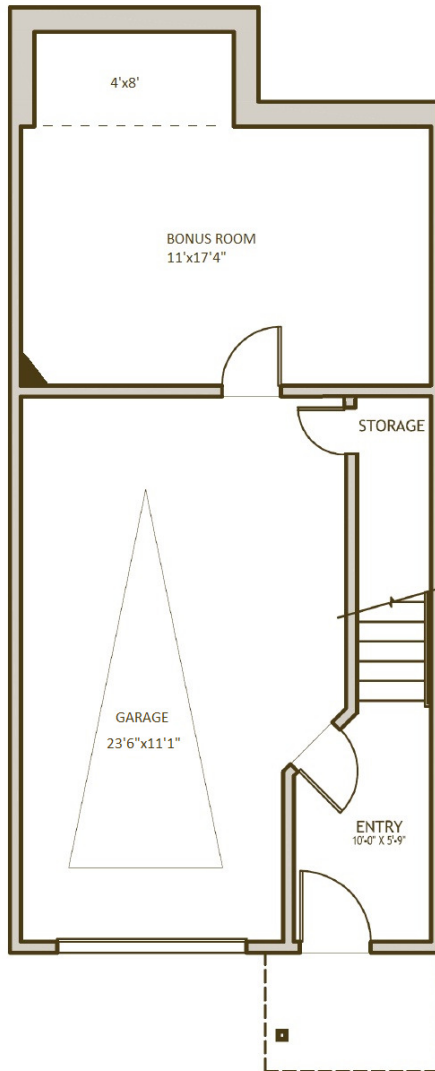

The Wimbleton

- 1,662 square feet
- 2 Bedrooms
- 2.5 Bathrooms
- Den
- Bonus room
- 1-Car Garage

The Wimbleton

0 2 4 6 8 10

For more information please call Cindy Corcoran 425-388-1621

Plans, pricing & specifications are subject to change without notice by the seller

Revised Sept. 2011

AbbeyRoadTownhomes.com

The Wimbledon

- 1,662 square feet
- 2 Bedrooms
- 2.5 Bathrooms
- Den
- Bonus room
- 1-Car Garage

For more information please call Cindy Corcoran 425-388-1621

Dimensions, Plans, pricing & specifications are subject to change without notice by the seller