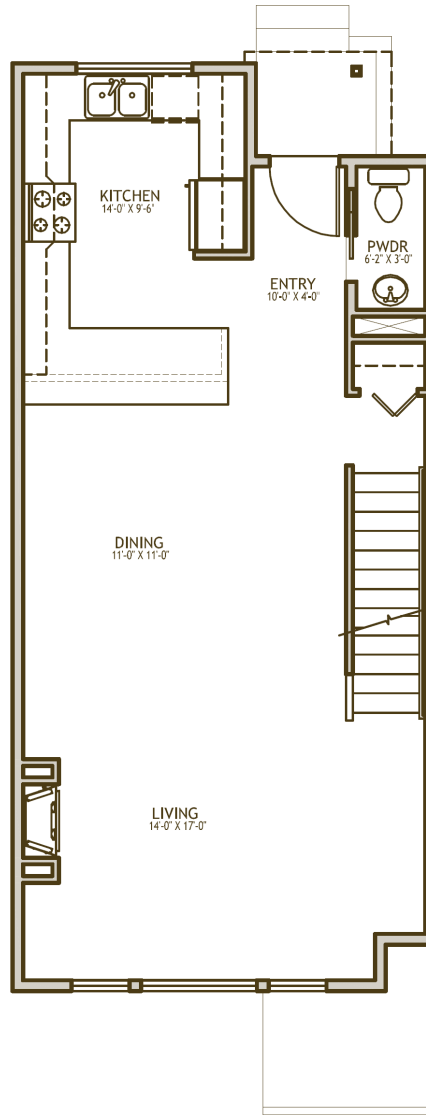

The Wimbleton

- 1,662 square feet
- 2 Bedrooms
- 2.5 Bathrooms
- Den
- Bonus room
- 1-Car Garage

The Wimbleton

0 2 4 6 8 10

For more information please call Cindy Corcoran 425-388-1621

Plans, pricing & specifications are subject to change without notice by the seller

Revised Sept. 2011

AbbeyRoadTownhomes.com

The Wimbledon

- 1,662 square feet
- 2 Bedrooms
- 2.5 Bathrooms
- Den
- Bonus room
- 1-Car Garage

For more information please call Cindy Corcoran 425-388-1621

Dimensions, Plans, pricing & specifications are subject to change without notice by the seller