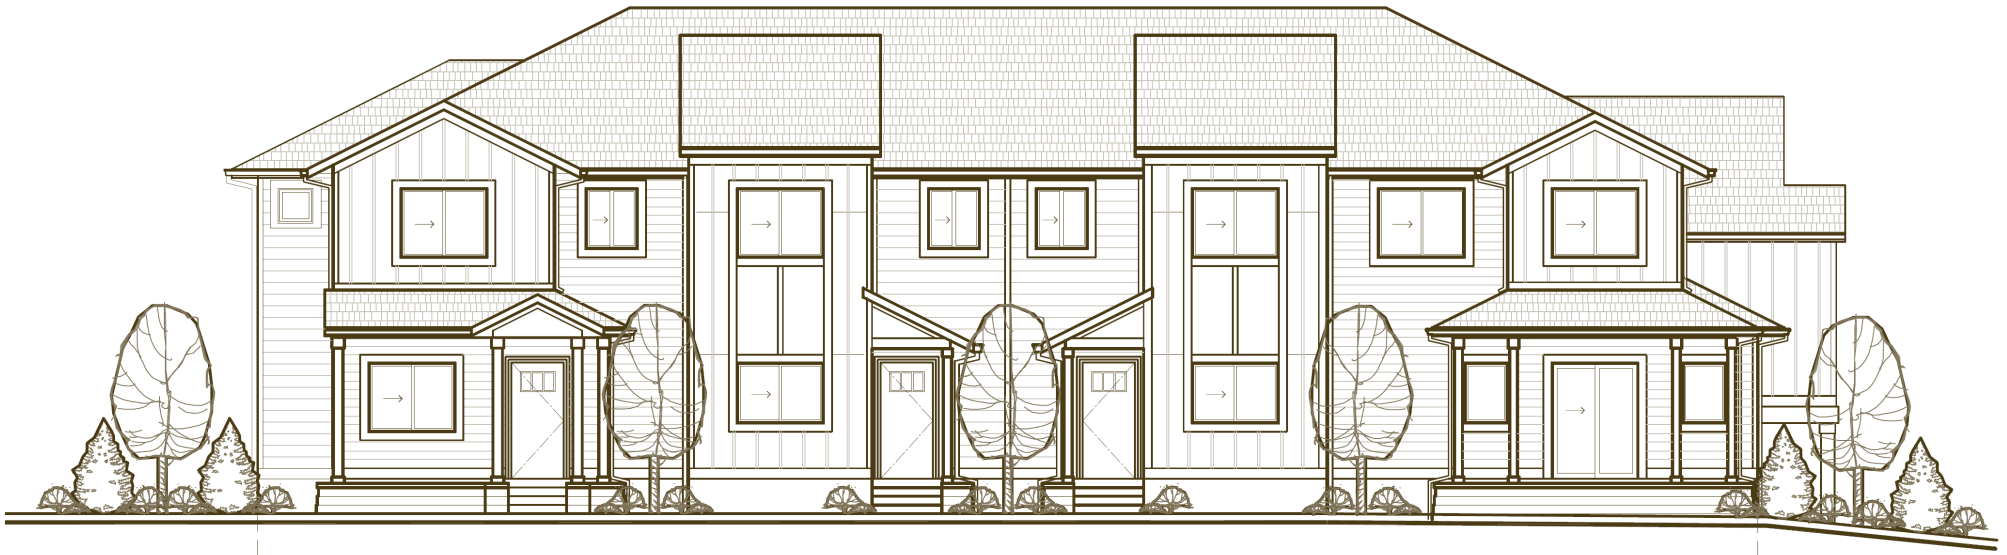

The Wimbleton

- 1,662 square feet
- 2 Bedrooms
- 2.5 Bathrooms
- Den
- Bonus room
- 1-Car Garage

The Wimbleton

0 2 4 6 8 10

For more information please call Cindy Corcoran 425-388-1621

Plans, pricing & specifications are subject to change without notice by the seller

Revised Sept. 2011

AbbeyRoadTownhomes.com

The Wimbledon

- 1,662 square feet
- 2 Bedrooms
- 2.5 Bathrooms
- Den
- Bonus room
- 1-Car Garage

For more information please call Cindy Corcoran 425-388-1621

Dimensions, Plans, pricing & specifications are subject to change without notice by the seller