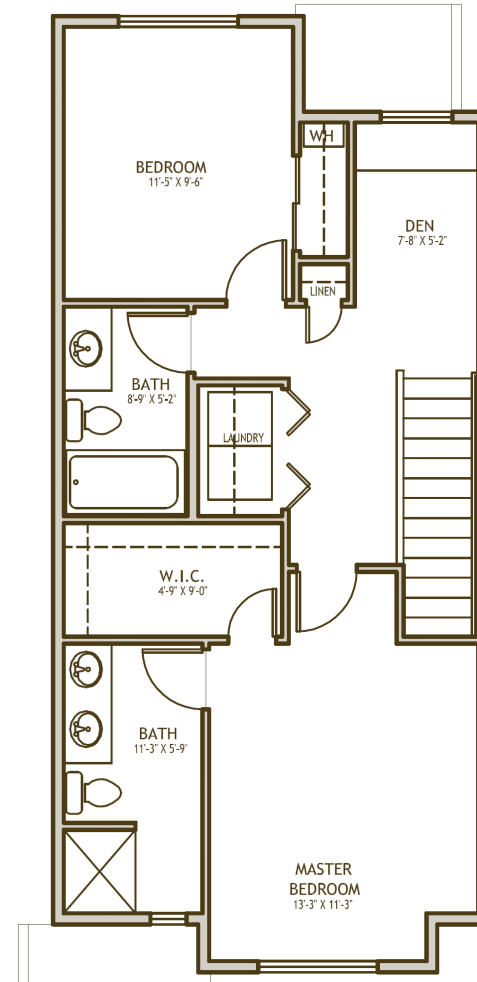

The Wimbleton

- 1,662 square feet
- 2 Bedrooms
- 2.5 Bathrooms
- Den
- Bonus room
- 1-Car Garage

The Wimbleton

0 2 4 6 8 10

For more information please call Cindy Corcoran 425-388-1621

Plans, pricing & specifications are subject to change without notice by the seller

Revised Sept. 2011

AbbeyRoadTownhomes.com

The Wimbledon

- 1,662 square feet
- 2 Bedrooms
- 2.5 Bathrooms
- Den
- Bonus room
- 1-Car Garage

For more information please call Cindy Corcoran 425-388-1621

Dimensions, Plans, pricing & specifications are subject to change without notice by the seller