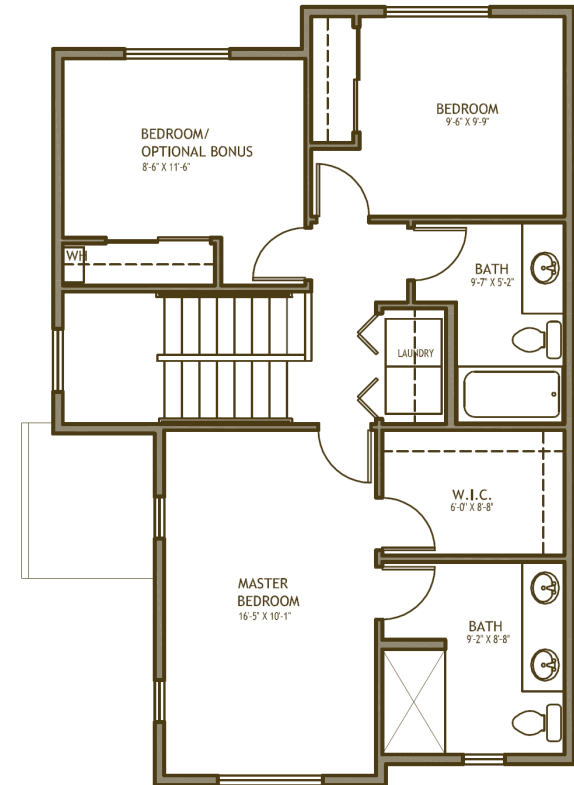

# The Wellington

- 1,915 square feet
- 3 Bedrooms
- 2.5 Bathrooms
- Bonus room
- 2-Car Garage

The Wellington

For more information please call Cindy Corcoran 425-388-1621

*Plans, pricing & specifications are subject to change without notice by the seller*

# The Wellington

- 1,915 square feet
- 3 Bedrooms
- 2.5 Bathrooms
- Bonus room
- 2-Car Garage

For more information please call Cindy Corcoran 425-388-1621

Plans, pricing & specifications are subject to change without notice by the seller