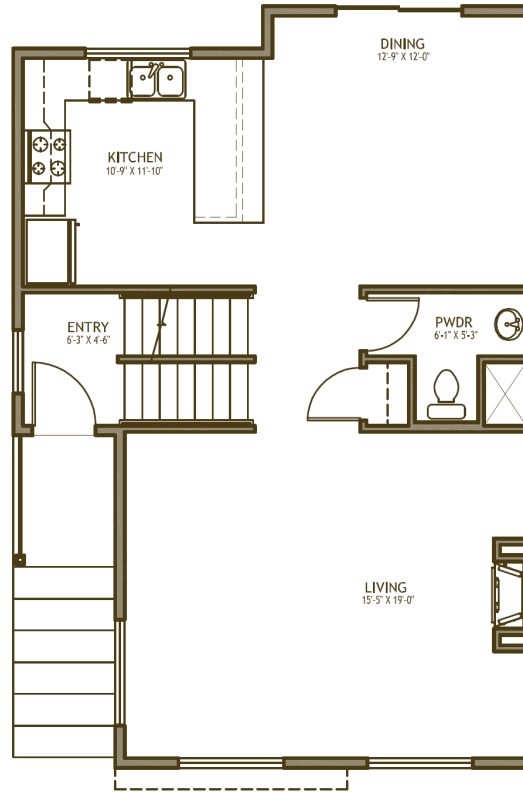

# The Wellington

- 1,915 square feet
- 3 Bedrooms
- 2.5 Bathrooms
- Bonus room
- 2-Car Garage

The Wellington

For more information please call Cindy Corcoran 425-388-1621

*Plans, pricing & specifications are subject to change without notice by the seller*

# The Wellington

- 1,915 square feet
- 3 Bedrooms
- 2.5 Bathrooms
- Bonus room
- 2-Car Garage

For more information please call Cindy Corcoran 425-388-1621

Plans, pricing & specifications are subject to change without notice by the seller