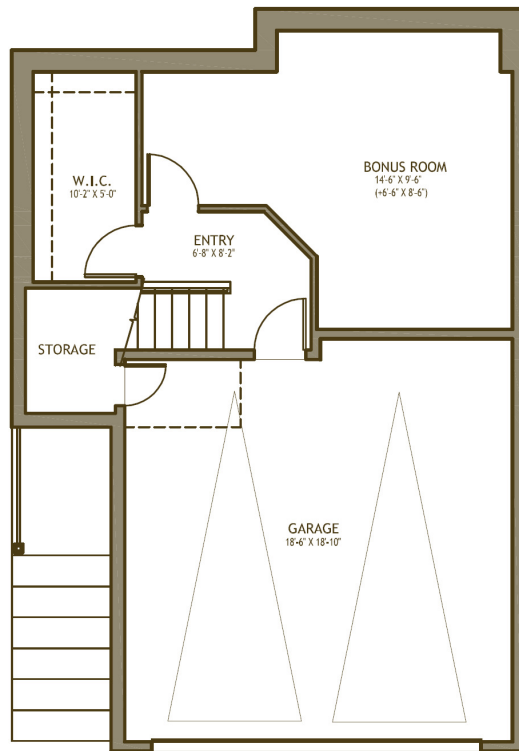

# The Wellington

- 1,915 square feet
- 3 Bedrooms
- 2.5 Bathrooms
- Bonus room
- 2-Car Garage

The Wellington

For more information please call Cindy Corcoran 425-388-1621

*Plans, pricing & specifications are subject to change without notice by the seller*

# The Wellington

- 1,915 square feet
- 3 Bedrooms
- 2.5 Bathrooms
- Bonus room
- 2-Car Garage

For more information please call Cindy Corcoran 425-388-1621

Plans, pricing & specifications are subject to change without notice by the seller