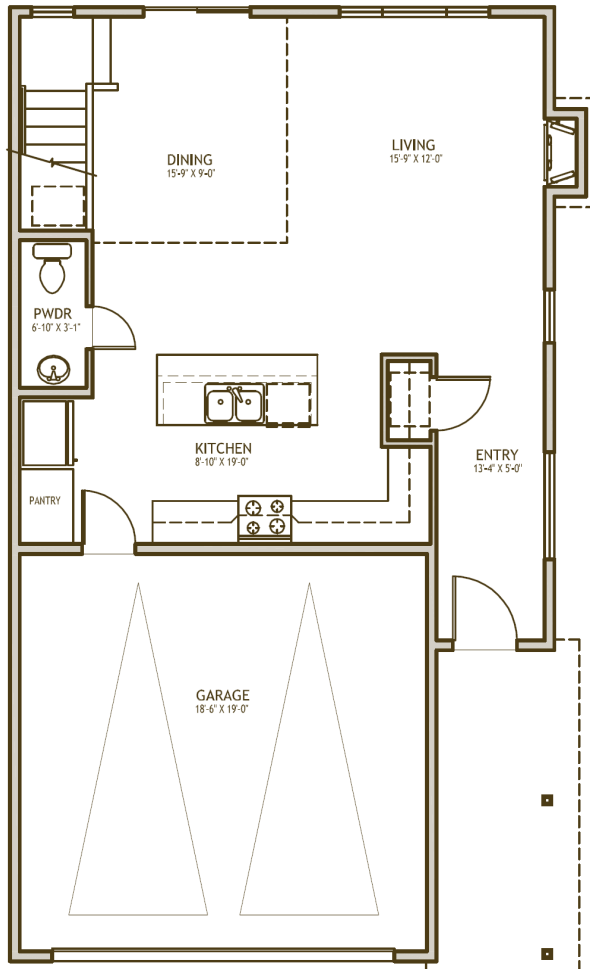

The Heathrow

- 1,580 square feet
- 3 Bedrooms
- 2.5 Bathrooms
- Den
- 2-Car Garage

The Heathrow

0 2 4 6 8 10

For more information please call Kamille Hottinger 206-280-8967

Plans, pricing & specifications are subject to change without notice by the seller

Revised Jan. 2009

AbbeyRoadTownhomes.com

The Heathrow

- 1,580 square feet
- 3 Bedrooms
- 2.5 Bathrooms
- Den
- 2-Car Garage

For more information please call Kamille Hottinger 206-280-8967

Plans, pricing & specifications are subject to change without notice by the seller