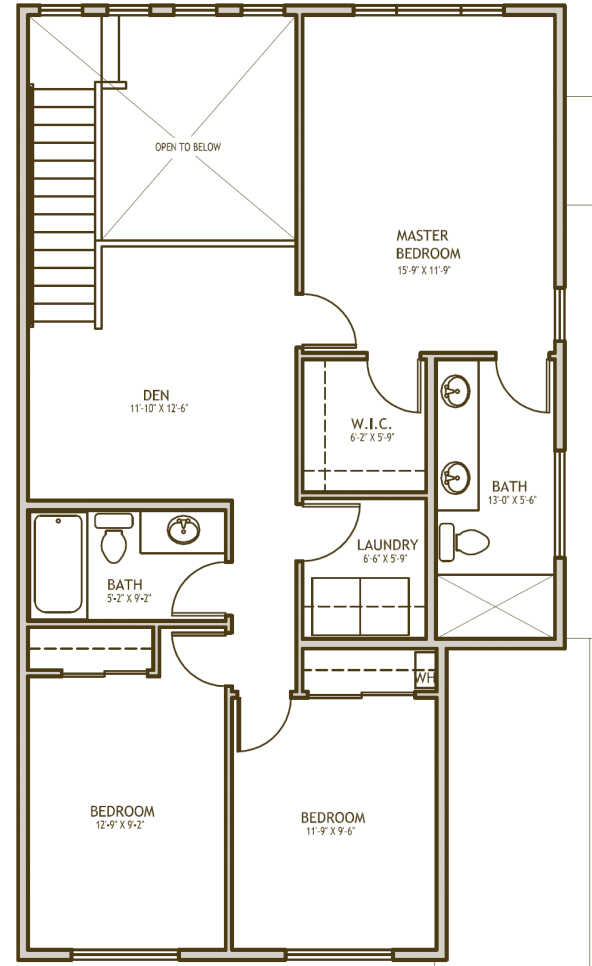

The Heathrow

- 1,580 square feet
- 3 Bedrooms
- 2.5 Bathrooms
- Den
- 2-Car Garage

The Heathrow

0 2 4 6 8 10

For more information please call Kamille Hottinger 206-280-8967

Plans, pricing & specifications are subject to change without notice by the seller

Revised Jan. 2009

AbbeyRoadTownhomes.com

The Heathrow

- 1,580 square feet
- 3 Bedrooms
- 2.5 Bathrooms
- Den
- 2-Car Garage

For more information please call Kamille Hottinger 206-280-8967

Plans, pricing & specifications are subject to change without notice by the seller