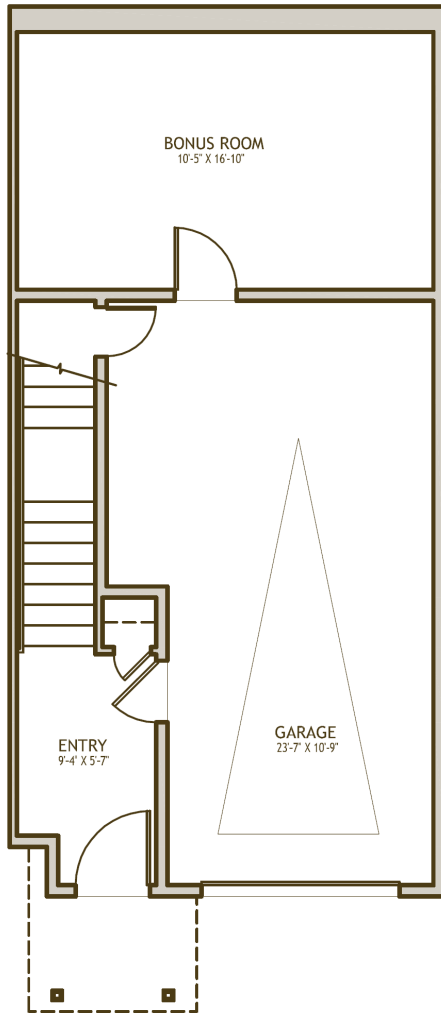

The Chelsea

- 1,492 square feet
- 2 Bedrooms
- 2.5 Bathrooms
- Den
- Bonus room
- 1-Car Garage

The Cambridge

The Chelsea

For more information please call Kamille Hottinger 206-280-8967

AbbeyRoadTownhomes.com

Plans, pricing & specifications are subject to change without notice by the seller

Revised Jan. 2009

The Chelsea

- 1,492 square feet
- 2 Bedrooms
- 2.5 Bathrooms
- Den
- Bonus room
- 1-Car Garage

For more information please call Kamille Hottinger 206-280-8967