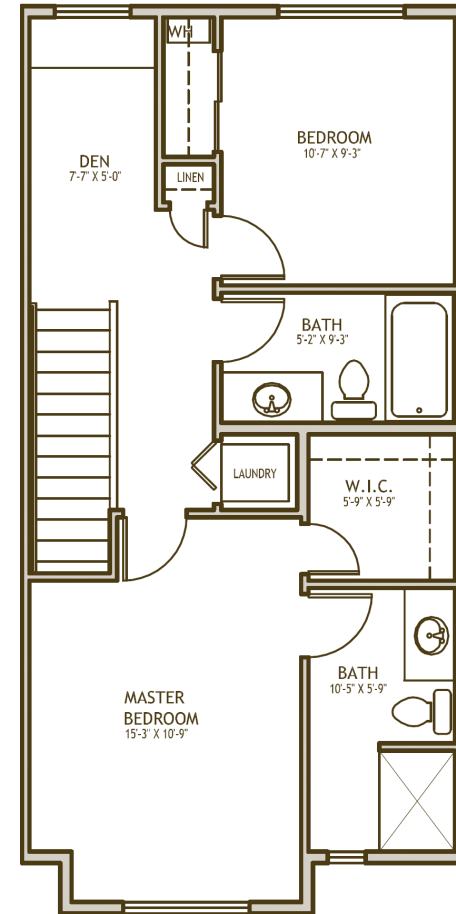

The Chelsea

- 1,492 square feet
- 2 Bedrooms
- 2.5 Bathrooms
- Den
- Bonus room
- 1-Car Garage

The Cambridge

The Chelsea

For more information please call Kamille Hottinger 206-280-8967

AbbeyRoadTownhomes.com

Plans, pricing & specifications are subject to change without notice by the seller

Revised Jan. 2009

The Chelsea

- 1,492 square feet
- 2 Bedrooms
- 2.5 Bathrooms
- Den
- Bonus room
- 1-Car Garage

For more information please call Kamille Hottinger 206-280-8967