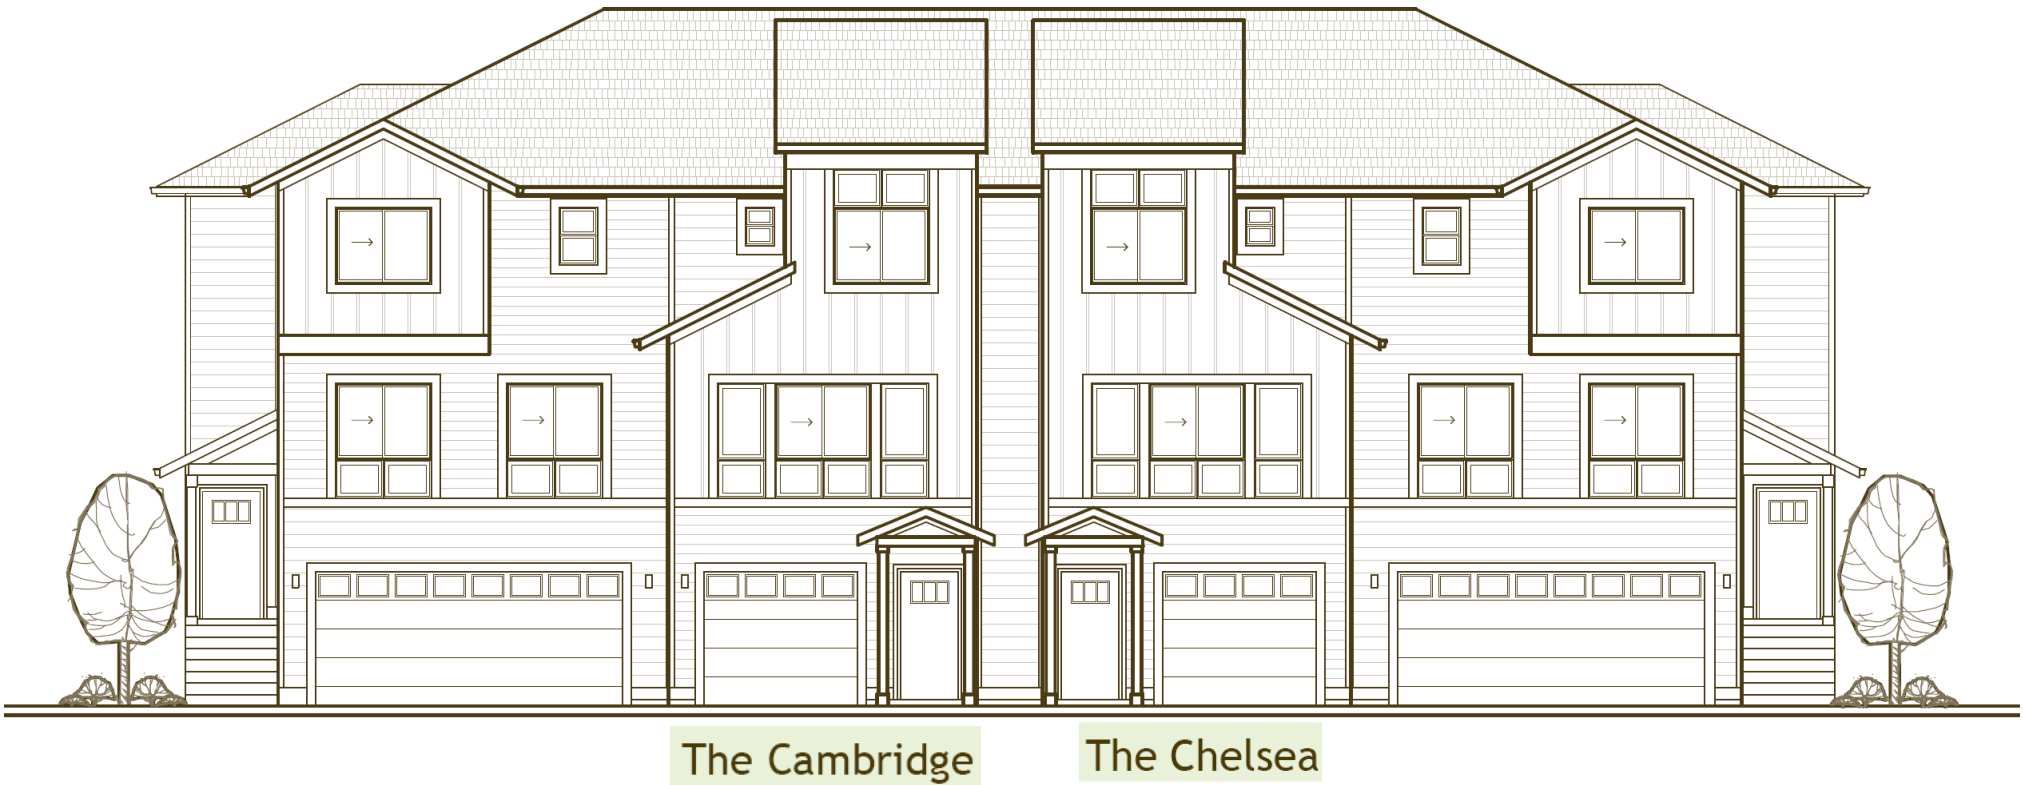

The Chelsea

- 1,492 square feet
- 2 Bedrooms
- 2.5 Bathrooms
- Den
- Bonus room
- 1-Car Garage

The Cambridge

The Chelsea

For more information please call Kamille Hottinger 206-280-8967

AbbeyRoadTownhomes.com

Plans, pricing & specifications are subject to change without notice by the seller

Revised Jan. 2009

The Chelsea

- 1,492 square feet
- 2 Bedrooms
- 2.5 Bathrooms
- Den
- Bonus room
- 1-Car Garage

For more information please call Kamille Hottinger 206-280-8967