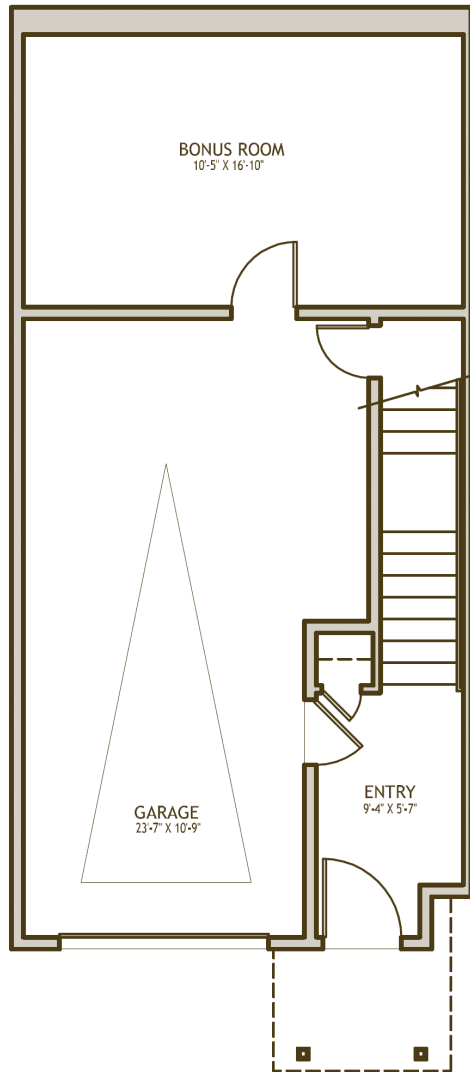

The Cambridge

- 1,492 square feet
- 2 Bedrooms
- 2.5 Bathrooms
- Den
- Bonus room
- 1-Car Garage

The Cambridge

The Chelsea

For more information please call Kamille Hottinger 206-280-8967

AbbeyRoadTownhomes.com

Plans, pricing & specifications are subject to change without notice by the seller

Revised Jan. 2009

The Cambridge

- 1,492 square feet
- 2 Bedrooms
- 2.5 Bathrooms
- Den
- Bonus room
- 1-Car Garage

For more information please call Kamille Hottinger 206-280-8967