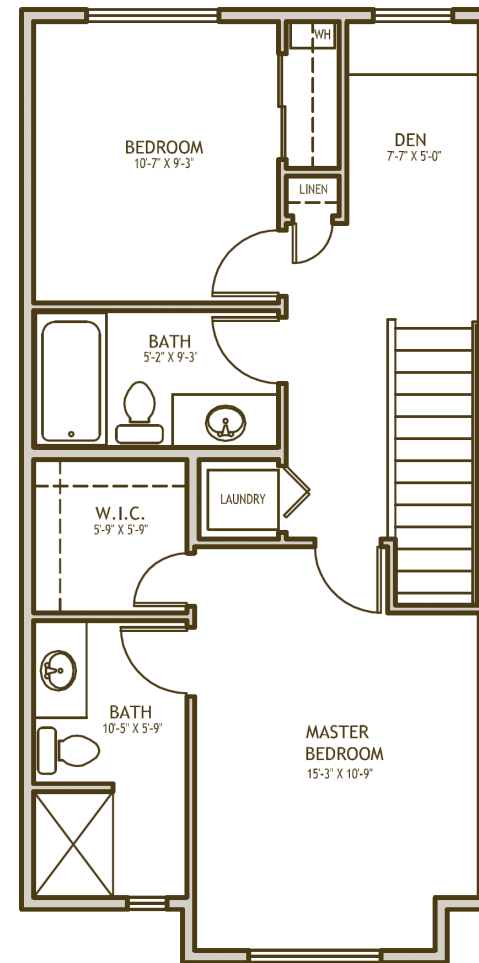

The Cambridge

- 1,492 square feet
- 2 Bedrooms
- 2.5 Bathrooms
- Den
- Bonus room
- 1-Car Garage

The Cambridge

The Chelsea

For more information please call Kamille Hottinger 206-280-8967

AbbeyRoadTownhomes.com

Plans, pricing & specifications are subject to change without notice by the seller

Revised Jan. 2009

The Cambridge

- 1,492 square feet
- 2 Bedrooms
- 2.5 Bathrooms
- Den
- Bonus room
- 1-Car Garage

For more information please call Kamille Hottinger 206-280-8967