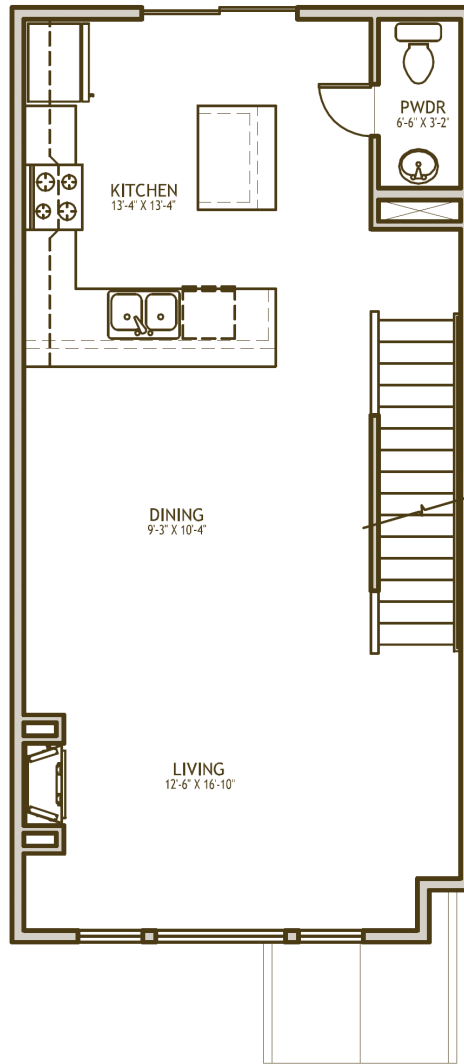

The Cambridge

- 1,492 square feet
- 2 Bedrooms
- 2.5 Bathrooms
- Den
- Bonus room
- 1-Car Garage

The Cambridge

The Chelsea

For more information please call Kamille Hottinger 206-280-8967

AbbeyRoadTownhomes.com

Plans, pricing & specifications are subject to change without notice by the seller

Revised Jan. 2009

The Cambridge

- 1,492 square feet
- 2 Bedrooms
- 2.5 Bathrooms
- Den
- Bonus room
- 1-Car Garage

For more information please call Kamille Hottinger 206-280-8967