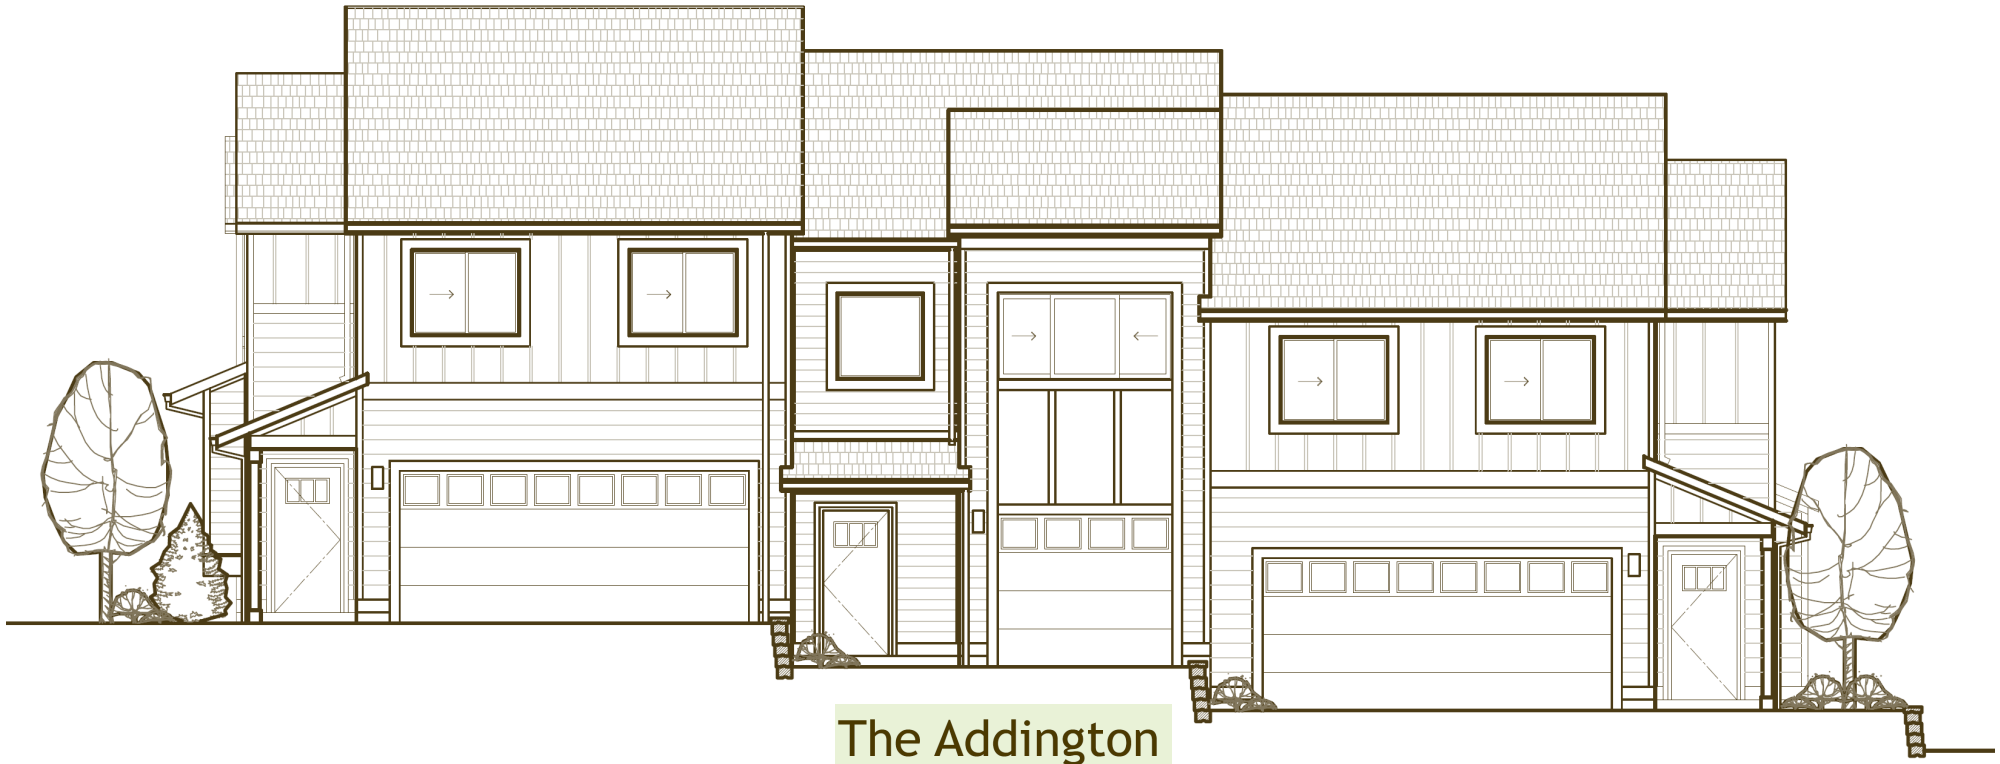

The Addington

- 1,305 Square Feet
- 2.5 Bathrooms
- 2 Bedrooms
- 1-Car Garage

0 2 4 6 8 10

For more information please call Kamille Hottinger 206-280-8967

Plans, pricing & specifications are subject to change without notice by the seller

Revised Jan. 2009

AbbeyRoadTownhomes.com

The Addington

- 1,305 Square Feet
- 2.5 Bathrooms
- 2 Bedrooms
- 1-Car Garage

FIRST FLOOR

SECOND FLOOR

For more information please call Kamille Hottinger 206-280-8967