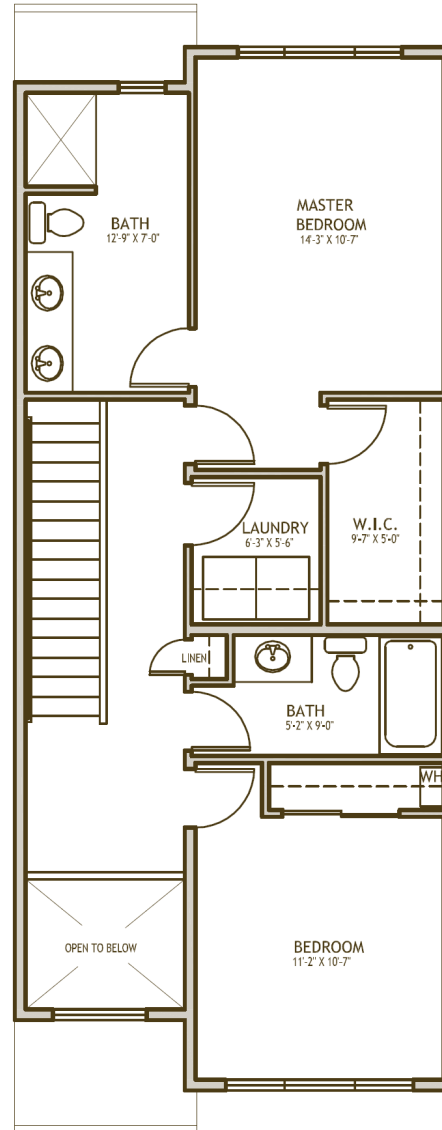

The Addington

- 1,305 Square Feet
- 2.5 Bathrooms
- 2 Bedrooms
- 1-Car Garage

0 2 4 6 8 10

For more information please call Kamille Hottinger 206-280-8967

Plans, pricing & specifications are subject to change without notice by the seller

Revised Jan. 2009

AbbeyRoadTownhomes.com

The Addington

- 1,305 Square Feet
- 2.5 Bathrooms
- 2 Bedrooms
- 1-Car Garage

FIRST FLOOR

SECOND FLOOR

For more information please call Kamille Hottinger 206-280-8967