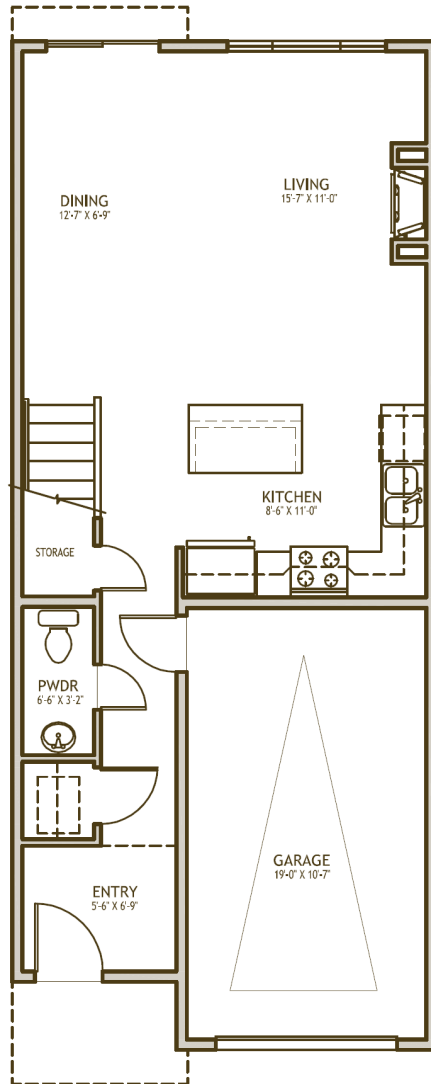

The Addington

- 1,305 Square Feet
- 2.5 Bathrooms
- 2 Bedrooms
- 1-Car Garage

0 2 4 6 8 10

For more information please call Kamille Hottinger 206-280-8967

Plans, pricing & specifications are subject to change without notice by the seller

Revised Jan. 2009

AbbeyRoadTownhomes.com

The Addington

- 1,305 Square Feet
- 2.5 Bathrooms
- 2 Bedrooms
- 1-Car Garage

FIRST FLOOR

SECOND FLOOR

For more information please call Kamille Hottinger 206-280-8967