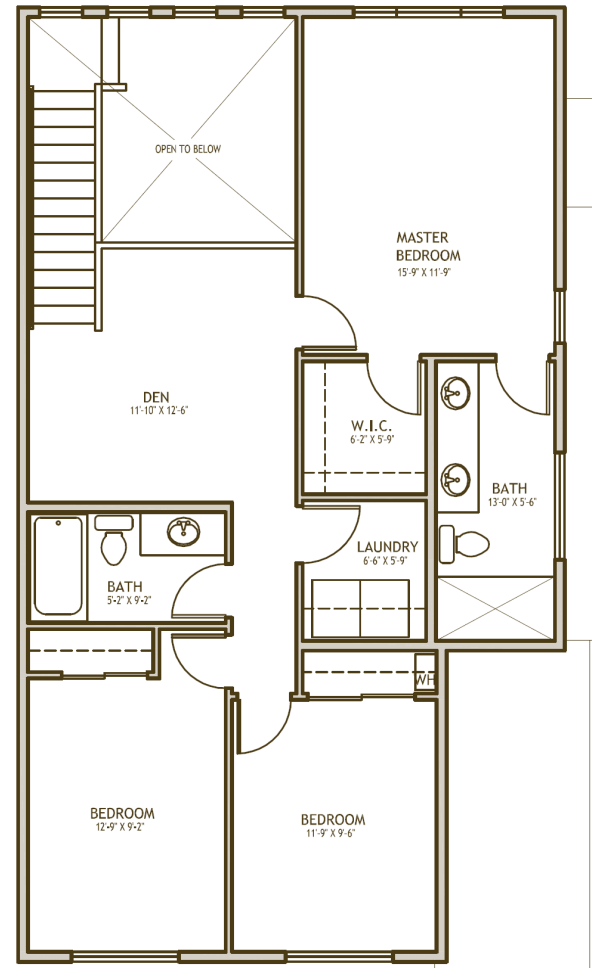

# The Heathrow

- 1,580 square feet
- 3 Bedrooms
- 2.5 Bathrooms
- Den
- 2-Car Garage

The Heathrow

For more information please call Cindy Corcoran 425-388-1621

*Plans, pricing & specifications are subject to change without notice by the seller*

# The Heathrow

- 1,580 square feet
- 3 Bedrooms
- 2.5 Bathrooms
- Den
- 2-Car Garage

For more information please call Cindy Corcoran 425-388-1621

*Plans, pricing & specifications are subject to change without notice by the seller*