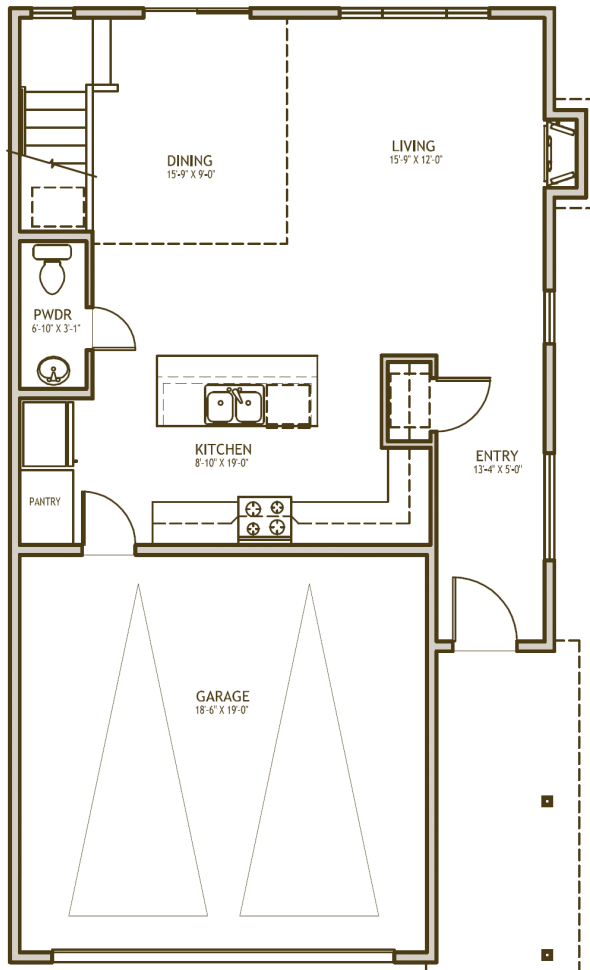

# The Heathrow

- 1,580 square feet
- 3 Bedrooms
- 2.5 Bathrooms
- Den
- 2-Car Garage

The Heathrow

For more information please call Cindy Corcoran 425-388-1621

*Plans, pricing & specifications are subject to change without notice by the seller*

# The Heathrow

- 1,580 square feet
- 3 Bedrooms
- 2.5 Bathrooms
- Den
- 2-Car Garage

For more information please call Cindy Corcoran 425-388-1621

*Plans, pricing & specifications are subject to change without notice by the seller*