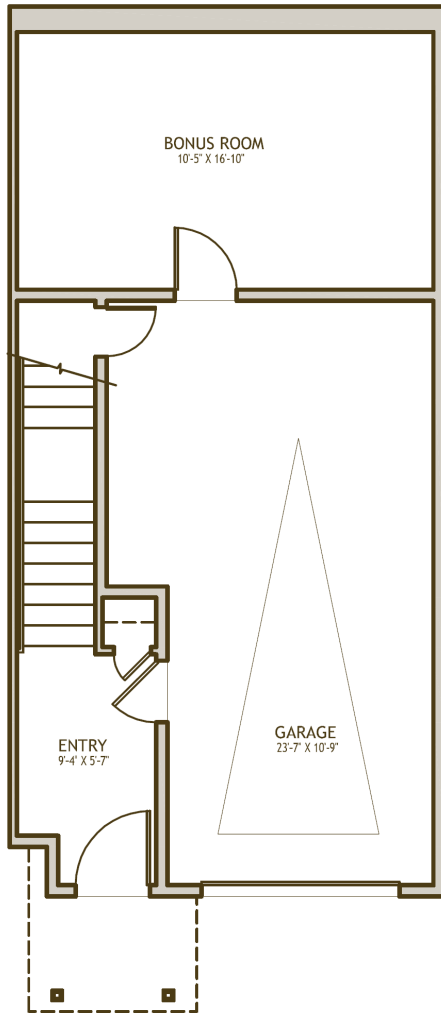

The Chelsea

- 1,492 square feet
- 2 Bedrooms
- 2.5 Bathrooms
- Den
- Bonus room
- 1-Car Garage

The Cambridge

The Chelsea

For more information please call Cindy Corcoran 425-388-1621

Plans, pricing & specifications are subject to change without notice by the seller

Revised June 2011

AbbeyRoadTownhomes.com

The Chelsea

- 1,492 square feet
- 2 Bedrooms
- 2.5 Bathrooms
- Den
- Bonus room
- 1-Car Garage

For more information please call Cindy Corcoran 425-388-1621

Plans, pricing & specifications are subject to change without notice by the seller