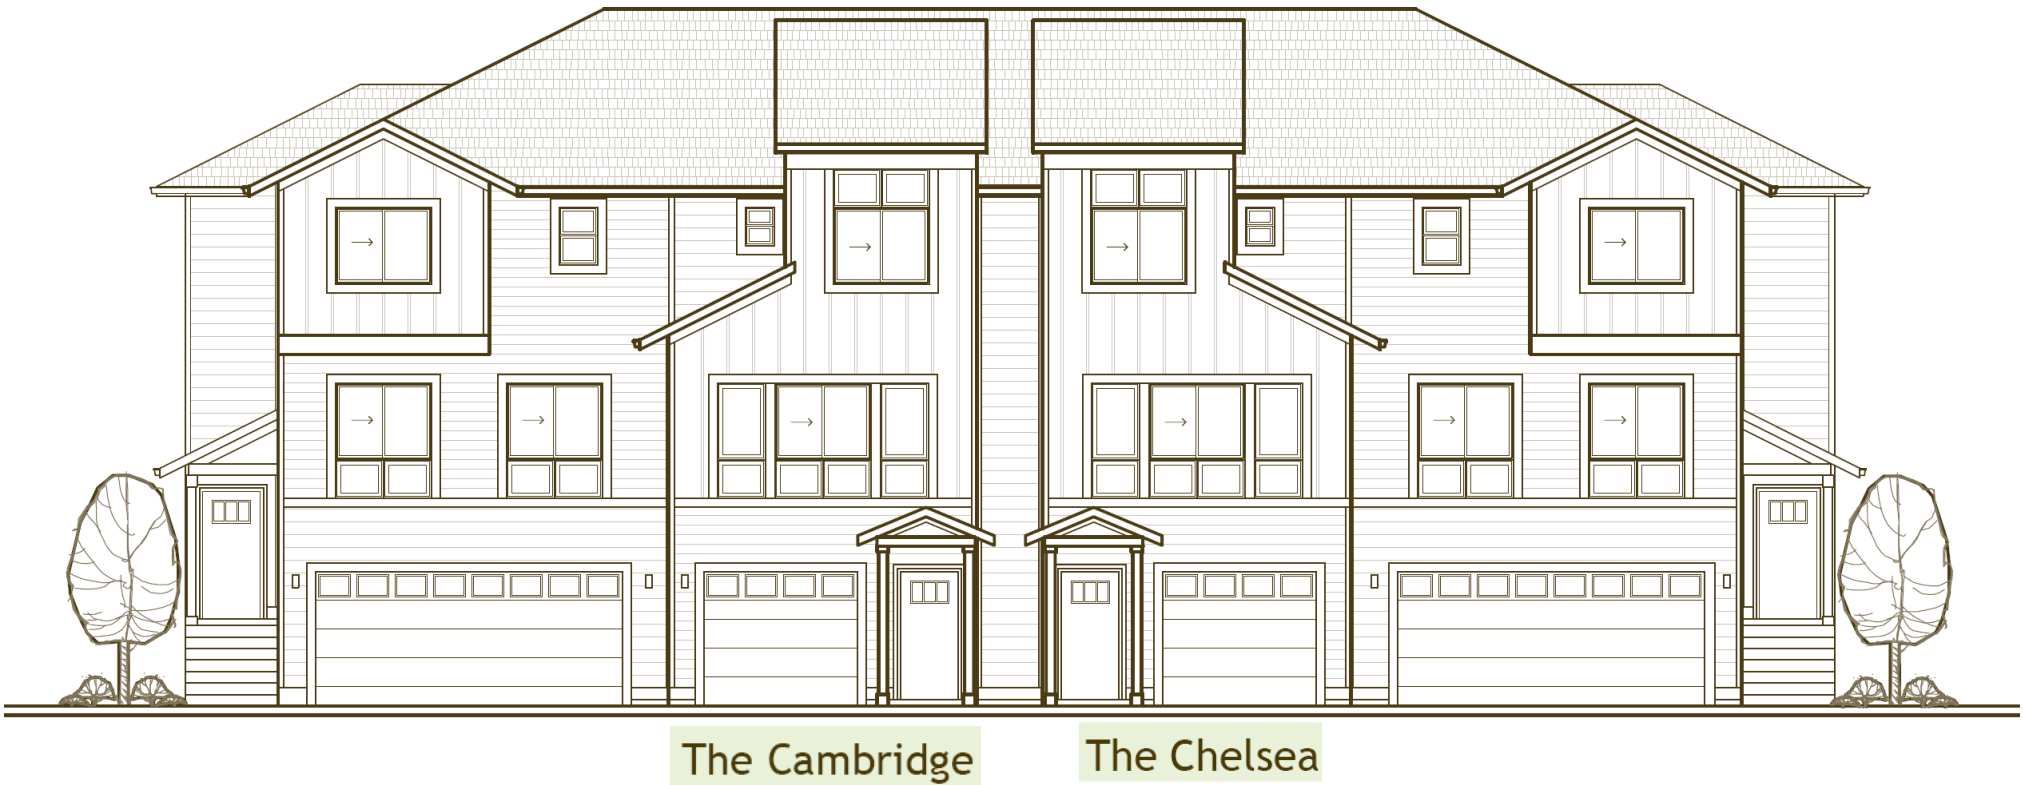

The Chelsea

- 1,492 square feet
- 2 Bedrooms
- 2.5 Bathrooms
- Den
- Bonus room
- 1-Car Garage

The Cambridge

The Chelsea

For more information please call Cindy Corcoran 425-388-1621

Plans, pricing & specifications are subject to change without notice by the seller

Revised June 2011

AbbeyRoadTownhomes.com

The Chelsea

- 1,492 square feet
- 2 Bedrooms
- 2.5 Bathrooms
- Den
- Bonus room
- 1-Car Garage

For more information please call Cindy Corcoran 425-388-1621

Plans, pricing & specifications are subject to change without notice by the seller