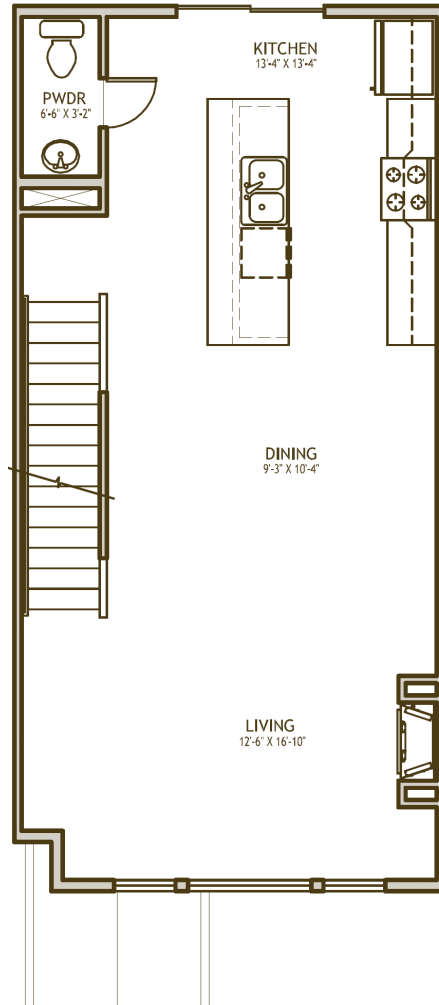

The Chelsea

- 1,492 square feet
- 2 Bedrooms
- 2.5 Bathrooms
- Den
- Bonus room
- 1-Car Garage

The Cambridge

The Chelsea

For more information please call Cindy Corcoran 425-388-1621

Plans, pricing & specifications are subject to change without notice by the seller

Revised June 2011

AbbeyRoadTownhomes.com

The Chelsea

- 1,492 square feet
- 2 Bedrooms
- 2.5 Bathrooms
- Den
- Bonus room
- 1-Car Garage

For more information please call Cindy Corcoran 425-388-1621

Plans, pricing & specifications are subject to change without notice by the seller