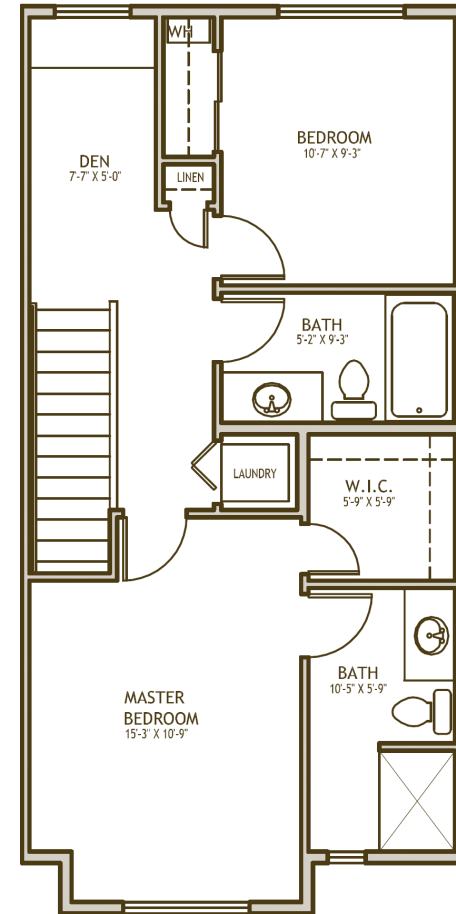

The Chelsea

- 1,492 square feet
- 2 Bedrooms
- 2.5 Bathrooms
- Den
- Bonus room
- 1-Car Garage

The Cambridge

The Chelsea

For more information please call Cindy Corcoran 425-388-1621

Plans, pricing & specifications are subject to change without notice by the seller

Revised June 2011

AbbeyRoadTownhomes.com

The Chelsea

- 1,492 square feet
- 2 Bedrooms
- 2.5 Bathrooms
- Den
- Bonus room
- 1-Car Garage

For more information please call Cindy Corcoran 425-388-1621

Plans, pricing & specifications are subject to change without notice by the seller