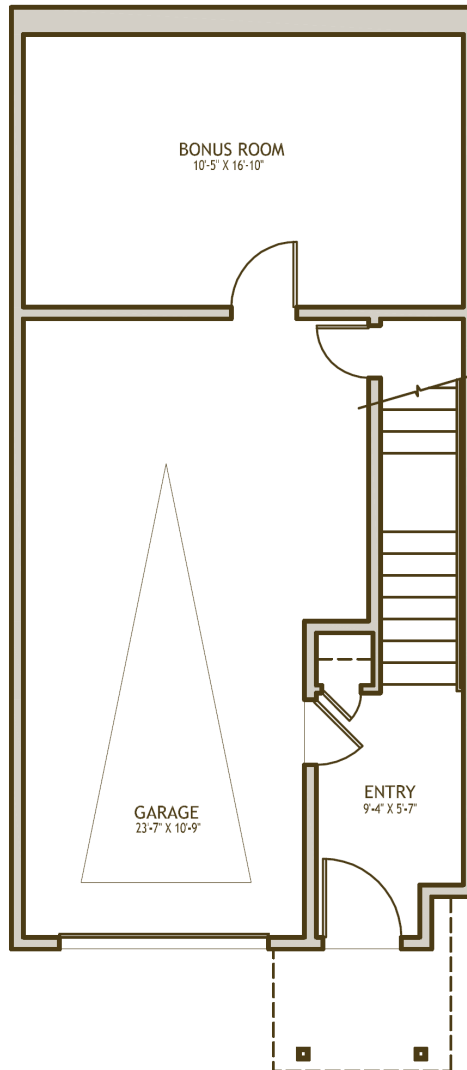

The Cambridge

- 1,492 square feet
- 2 Bedrooms
- 2.5 Bathrooms
- Den
- Bonus room
- 1-Car Garage

The Cambridge

The Chelsea

For more information please call Cindy Corcoran 425-388-1621

Plans, pricing & specifications are subject to change without notice by the seller

Revised June 2011

AbbeyRoadTownhomes.com

The Cambridge

- 1,492 square feet
- 2 Bedrooms
- 2.5 Bathrooms
- Den
- Bonus room
- 1-Car Garage

For more information please call Cindy Corcoran 425-388-1621

Plans, pricing & specifications are subject to change without notice by the seller