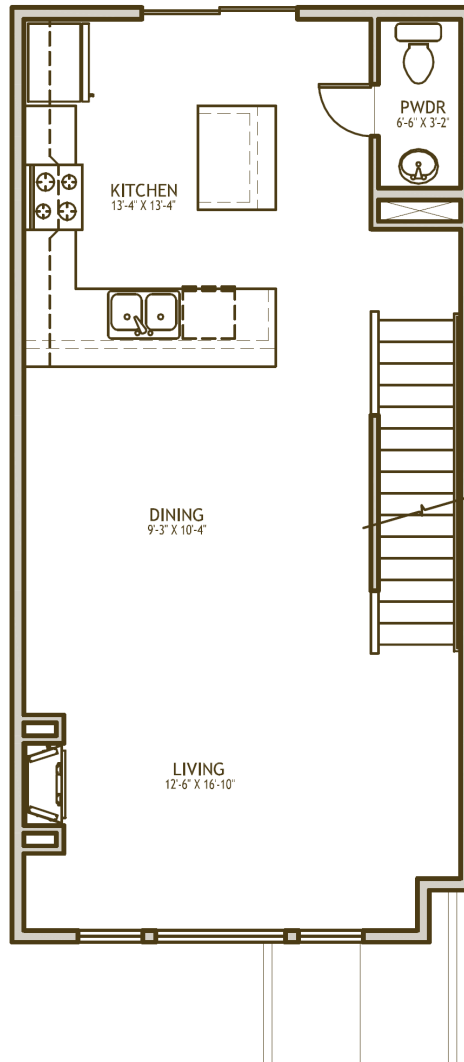

The Cambridge

- 1,492 square feet
- 2 Bedrooms
- 2.5 Bathrooms
- Den
- Bonus room
- 1-Car Garage

The Cambridge

The Chelsea

For more information please call Cindy Corcoran 425-388-1621

Plans, pricing & specifications are subject to change without notice by the seller

Revised June 2011

AbbeyRoadTownhomes.com

The Cambridge

- 1,492 square feet
- 2 Bedrooms
- 2.5 Bathrooms
- Den
- Bonus room
- 1-Car Garage

For more information please call Cindy Corcoran 425-388-1621

Plans, pricing & specifications are subject to change without notice by the seller