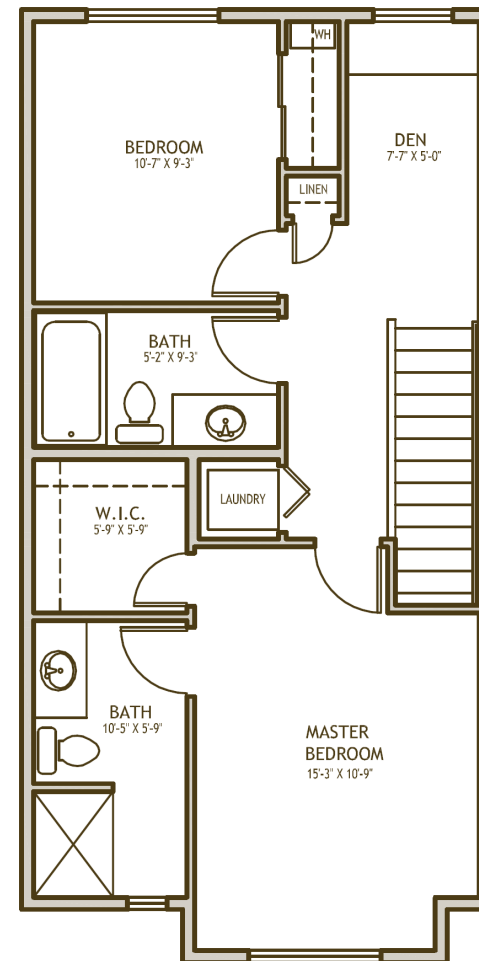

The Cambridge

- 1,492 square feet
- 2 Bedrooms
- 2.5 Bathrooms
- Den
- Bonus room
- 1-Car Garage

The Cambridge

The Chelsea

For more information please call Cindy Corcoran 425-388-1621

Plans, pricing & specifications are subject to change without notice by the seller

Revised June 2011

AbbeyRoadTownhomes.com

The Cambridge

- 1,492 square feet
- 2 Bedrooms
- 2.5 Bathrooms
- Den
- Bonus room
- 1-Car Garage

For more information please call Cindy Corcoran 425-388-1621

Plans, pricing & specifications are subject to change without notice by the seller