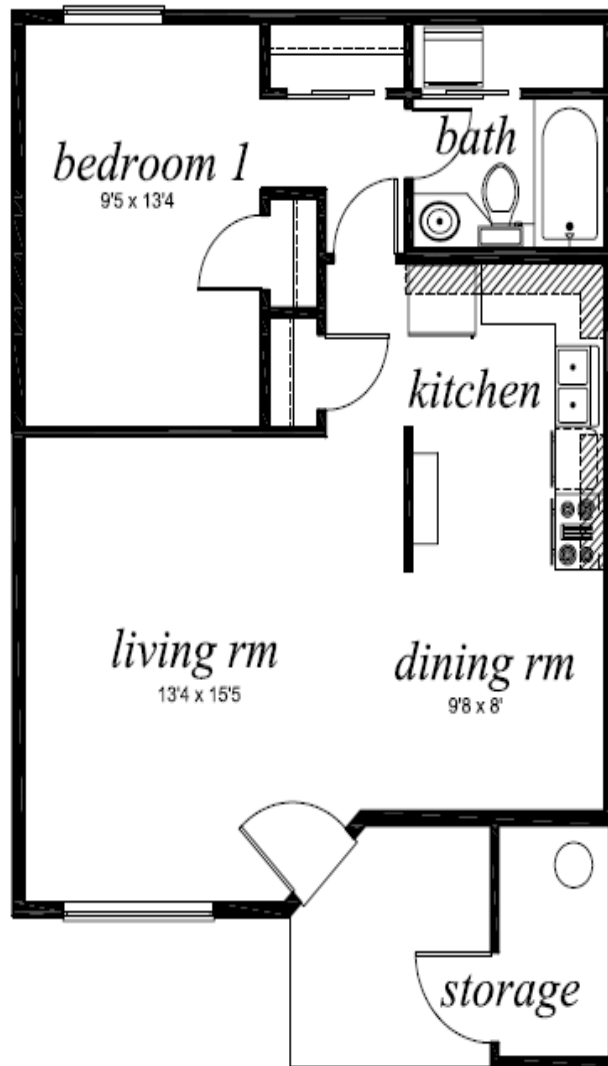

Westover Village

Marysville

Westover Village 1 bed/1 bath

- * Approximately 684 Sq. Ft.
- * On site laundry facility
- * On site playground

Belmark
PROPERTY MANAGEMENT

Office (360) 659-5412

Actual unit may differ slightly from picture