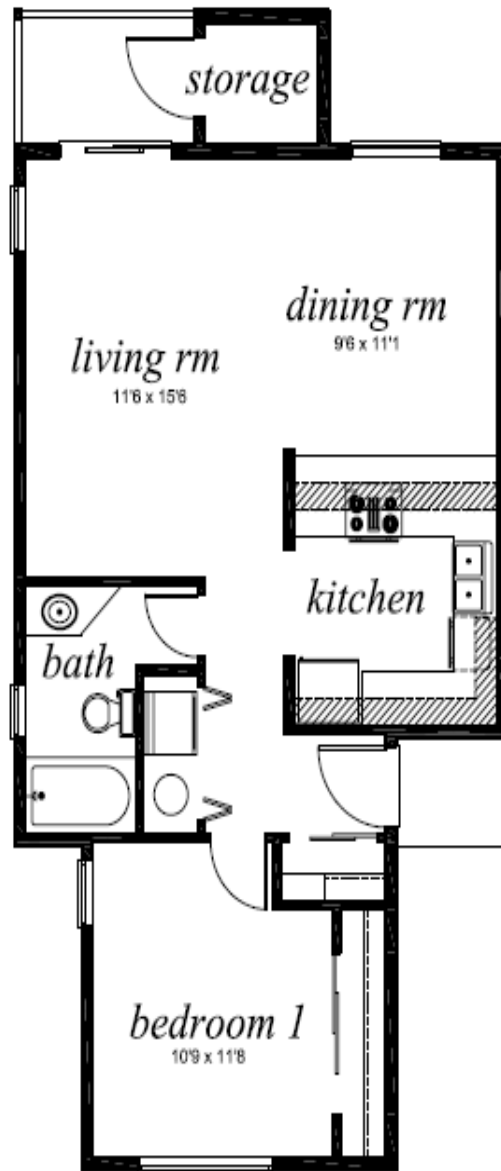

Hampton Court

Marysville

Hampton Court 1 bed/1 bath

- * Approximately 716 Sq. Ft.
- * Washer/Dryer Included
- * Basketball Court and tot lot on site

Belmark
PROPERTY MANAGEMENT

Office (360) 659-5412

Actual unit may differ slightly from picture